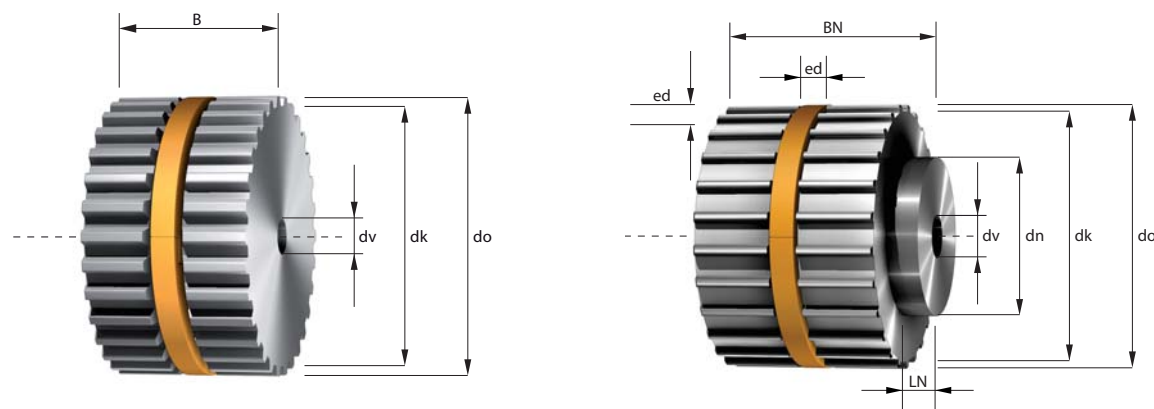

Synchronising pulleys easy drive® for cylindrical bore HTD-profile

- z = Number of teeth
- dk = Outside diameter
- do = Pitch diameter
- ed = easy drive® groove
- dv = Diameter of pre-bore
- dmax = max. bore diameter without feather key groove
- dh = Hub diameter
- wh = Hub width

Min. diameter of the tension rollers without contra-flexure 20 mm, with contra-flexure 20 mm.

Belt width = b (mm)	15	20	25	30	50
Total width = B (mm)	17	22	27	32	52
Total width with hub = BN (mm)	B + 6,5/10,0 mm				