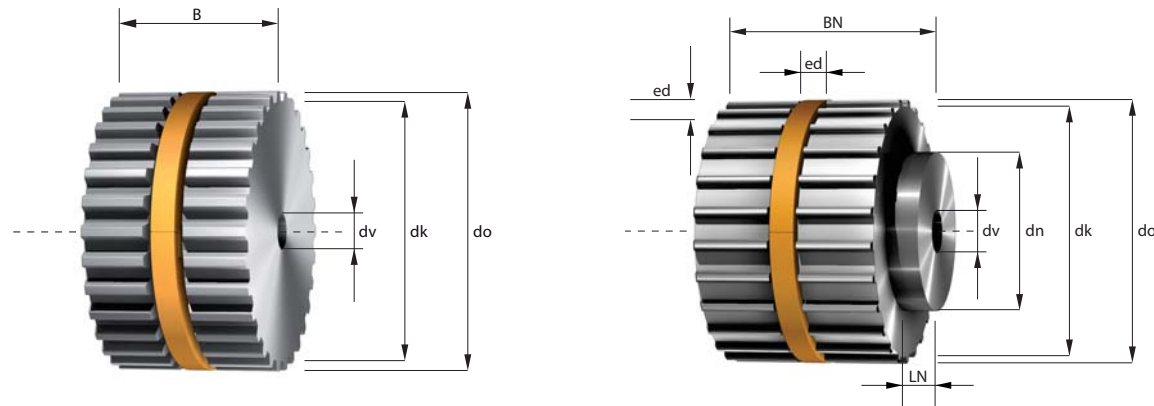

Synchronising pulleys easy drive® for cylindrical bore HTD-profile

- z = Number of teeth
- dk = Outside diameter
- do = Pitch diameter
- ed = easy drive® groove
- dv = Diameter of pre-bore
- dmax = max. bore diameter without feather key groove
- dh = Hub diameter
- wh = Hub width

Min. diameter of the tension rollers without contra-flexure 30 mm, with contra-flexure 60 mm.

|                                |                    |    |    |    |    |    |     |     |
|--------------------------------|--------------------|----|----|----|----|----|-----|-----|
| Belt width = b (mm)            | 15                 | 20 | 25 | 30 | 50 | 75 | 100 | 150 |
| Total width = B (mm)           | 17                 | 22 | 27 | 32 | 52 | 77 | 102 | 152 |
| Total width with hub = BN (mm) | B + 5,5/7,5/9,5 mm |    |    |    |    |    |     |     |